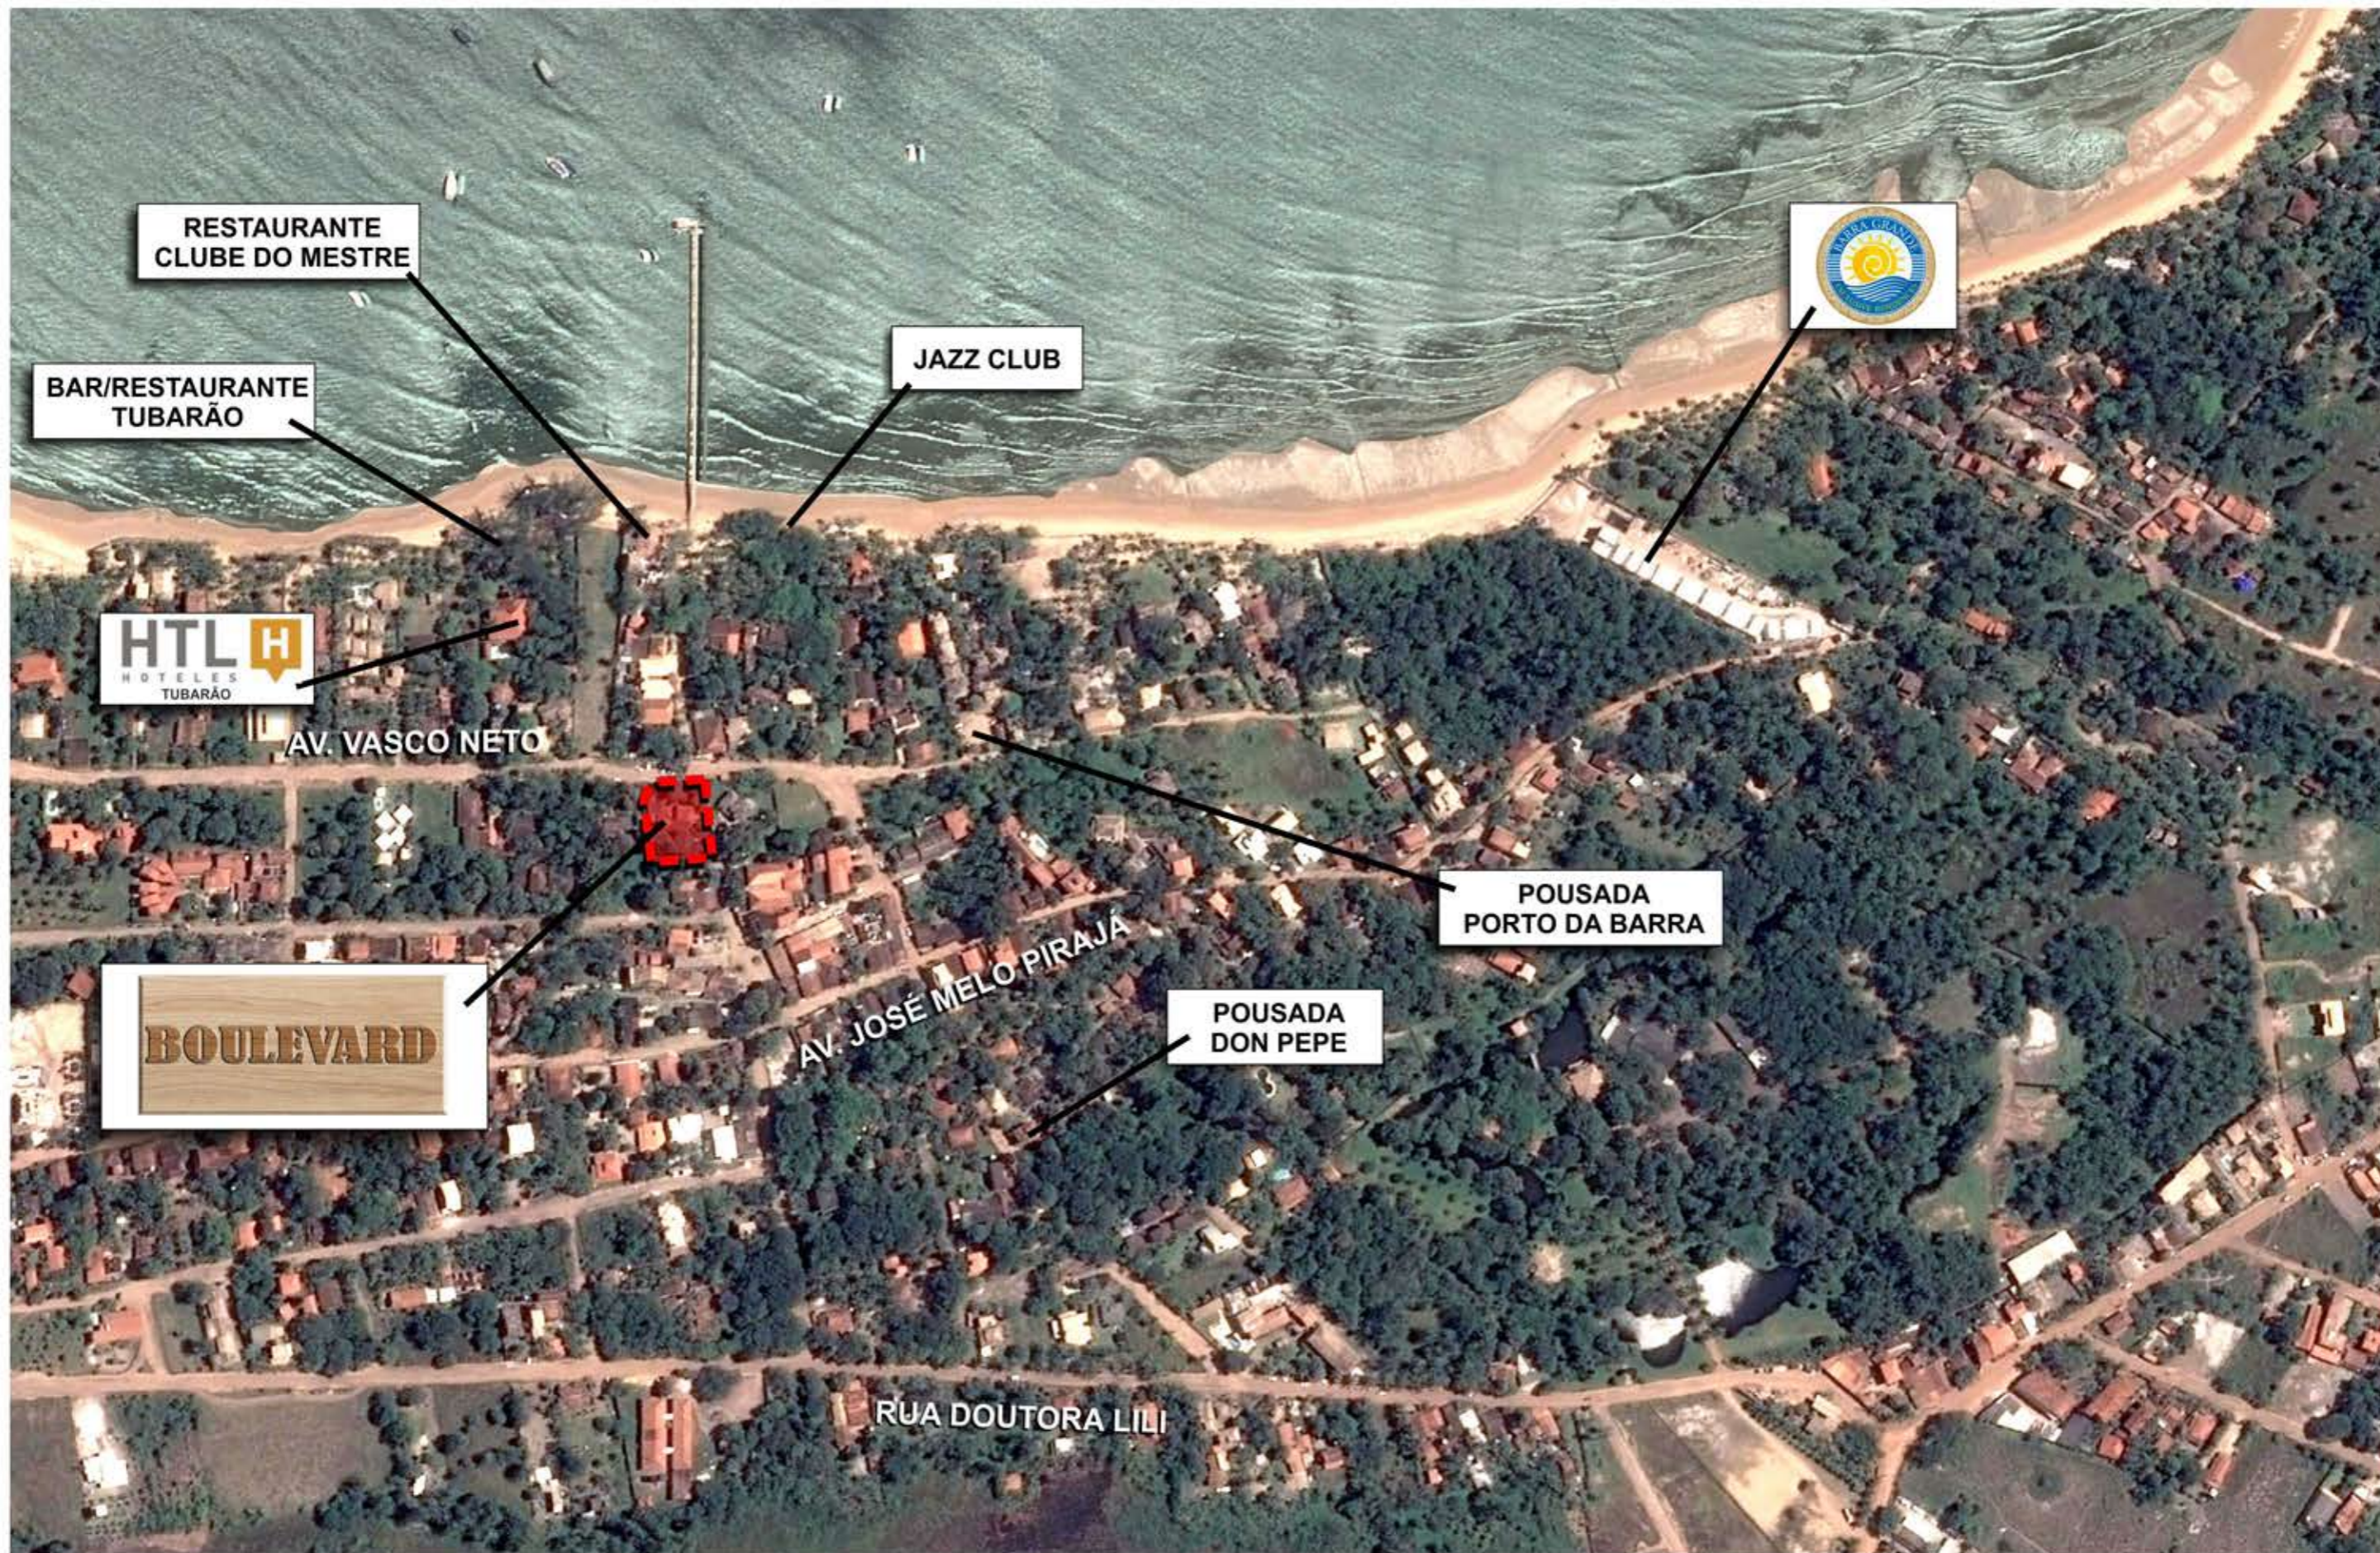

A wooden sign with the word "BOULEVARD" cut out of it, set against a background of a tree and rolling hills. The sign is rectangular and has a natural wood grain texture. The word "BOULEVARD" is cut out in a bold, sans-serif font, with the letters appearing to be raised from the wood. The background features a large, dark silhouette of a tree on the left side, and a series of rolling hills in shades of brown and tan on the right side. The overall scene is rendered in a soft, painterly style with a warm, muted color palette.

BOULEVARD

LOCALIZAÇÃO

SITUAÇÃO

FACHADA VISTA A

FACHADA VISTA B

RUA DA JARDINEIRA

BOULEVARD DA PRAIA - PRAÇA DA TAINHA