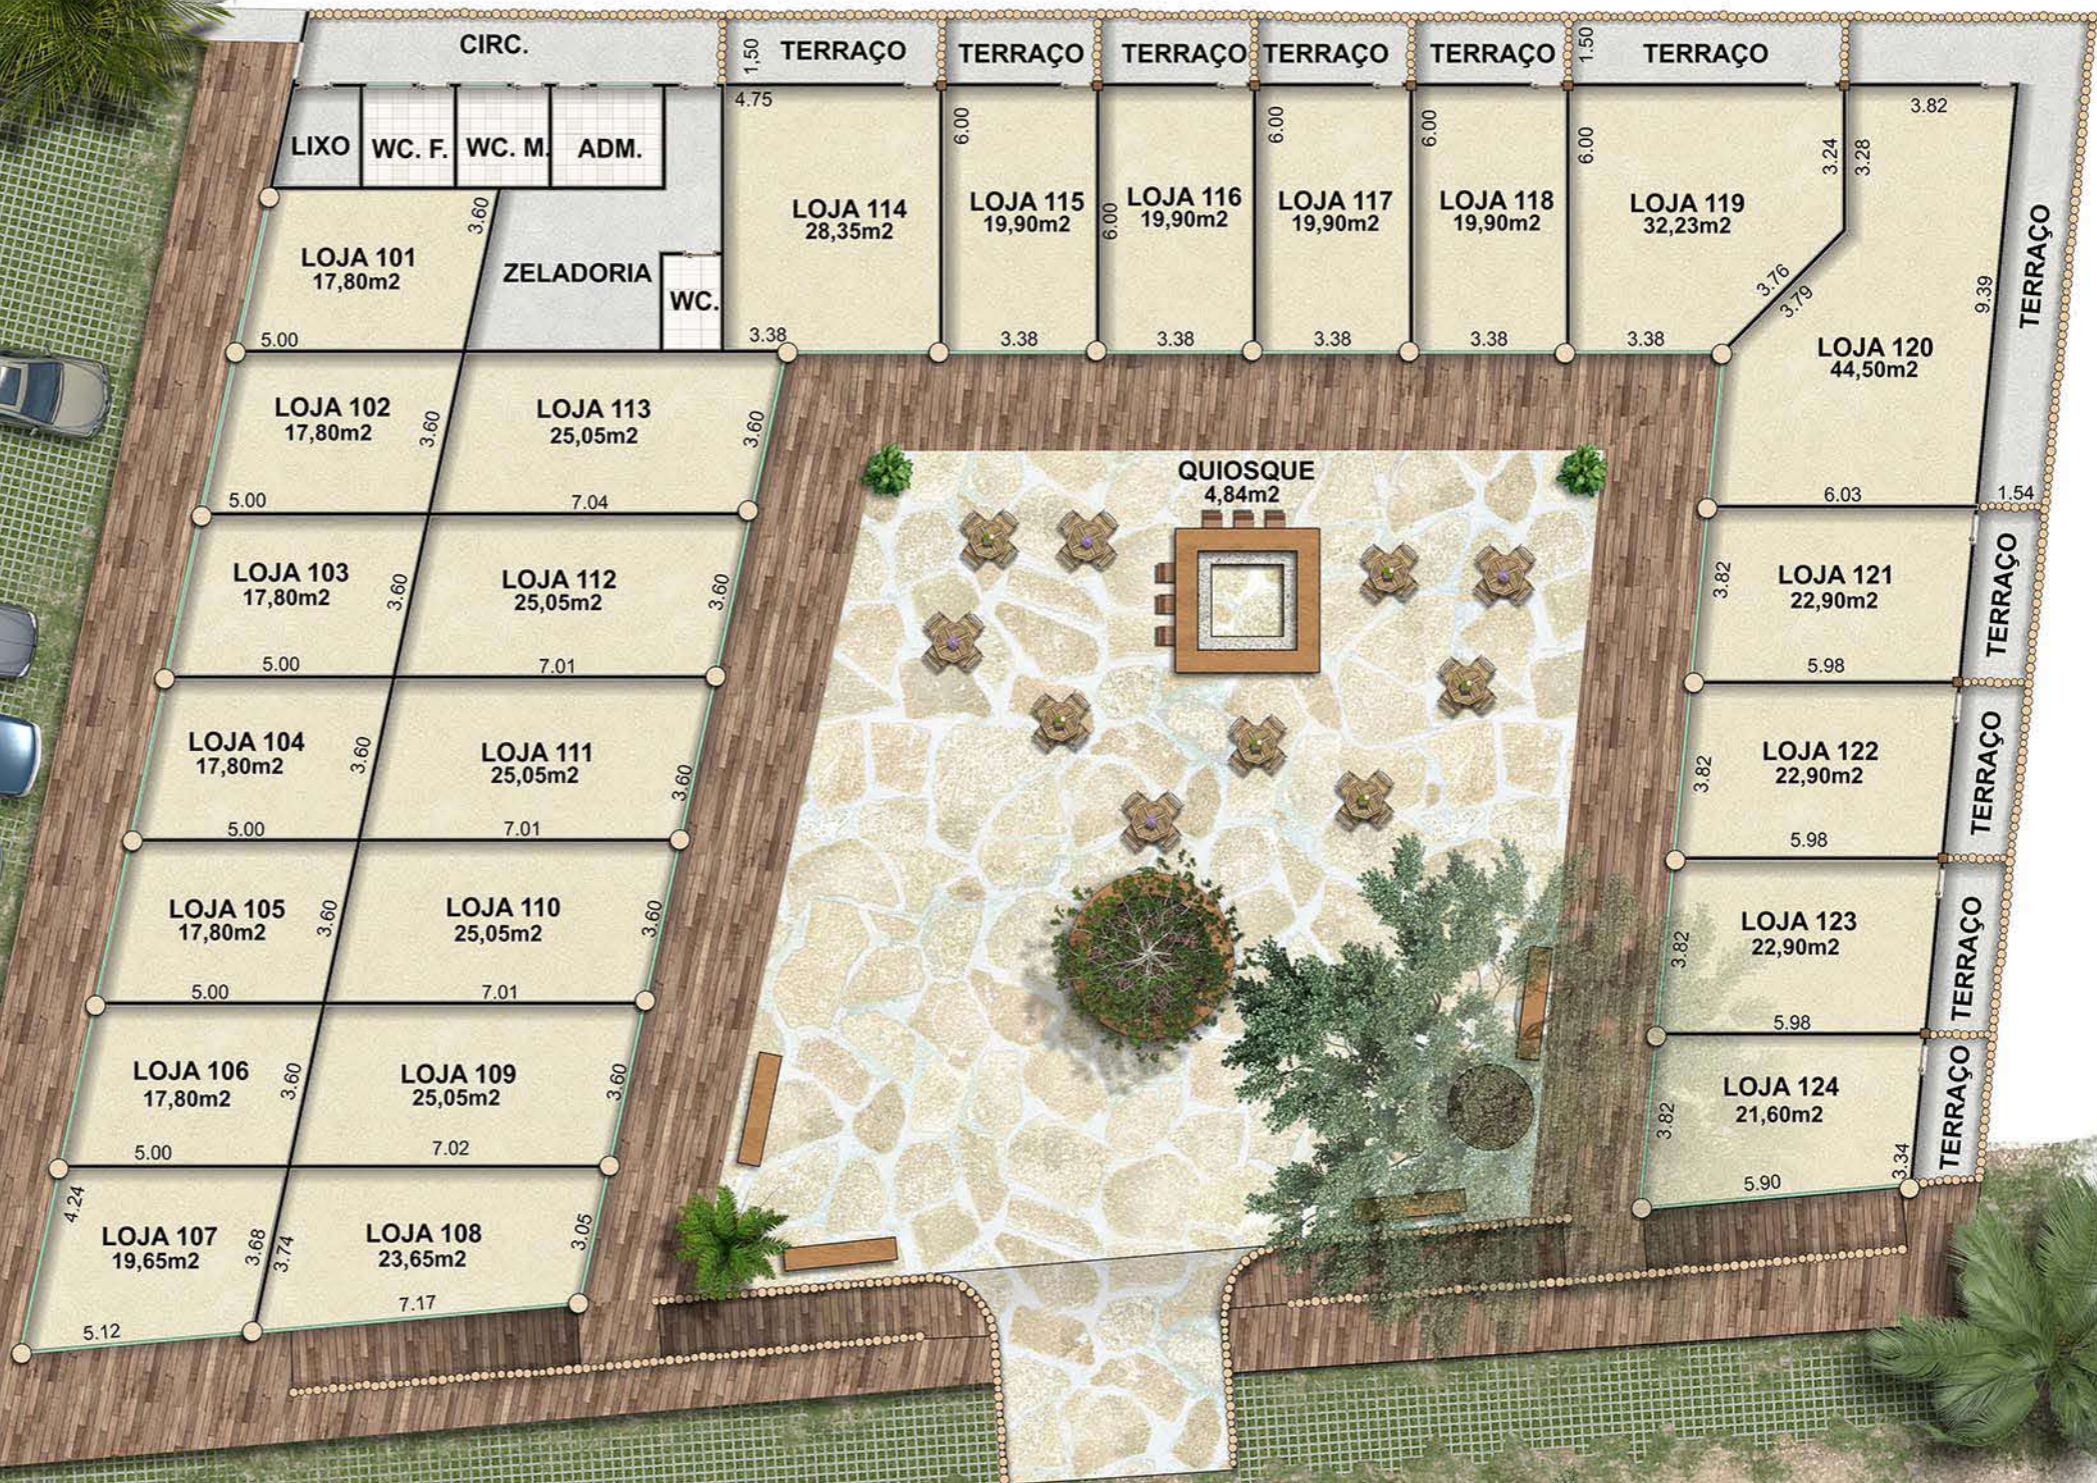

A wooden sign with the word "BOULEVARD" cut out of it, set against a background of a tree and rolling hills. The sign is rectangular and has a natural wood grain texture. The word "BOULEVARD" is cut out in a bold, sans-serif font, with the letters appearing to be raised from the wood. The background features a large, dark silhouette of a tree on the left side, and a series of rolling hills in shades of brown and tan on the right side. The overall scene is rendered in a soft, painterly style with a warm, muted color palette.

BOULEVARD

LOCALIZAÇÃO

SITUAÇÃO

FACHADA VISTA A

FACHADA VISTA B

RUA DA JARDINEIRA

BOULEVARD DA PRAIA - PRAÇA DA TAINHA